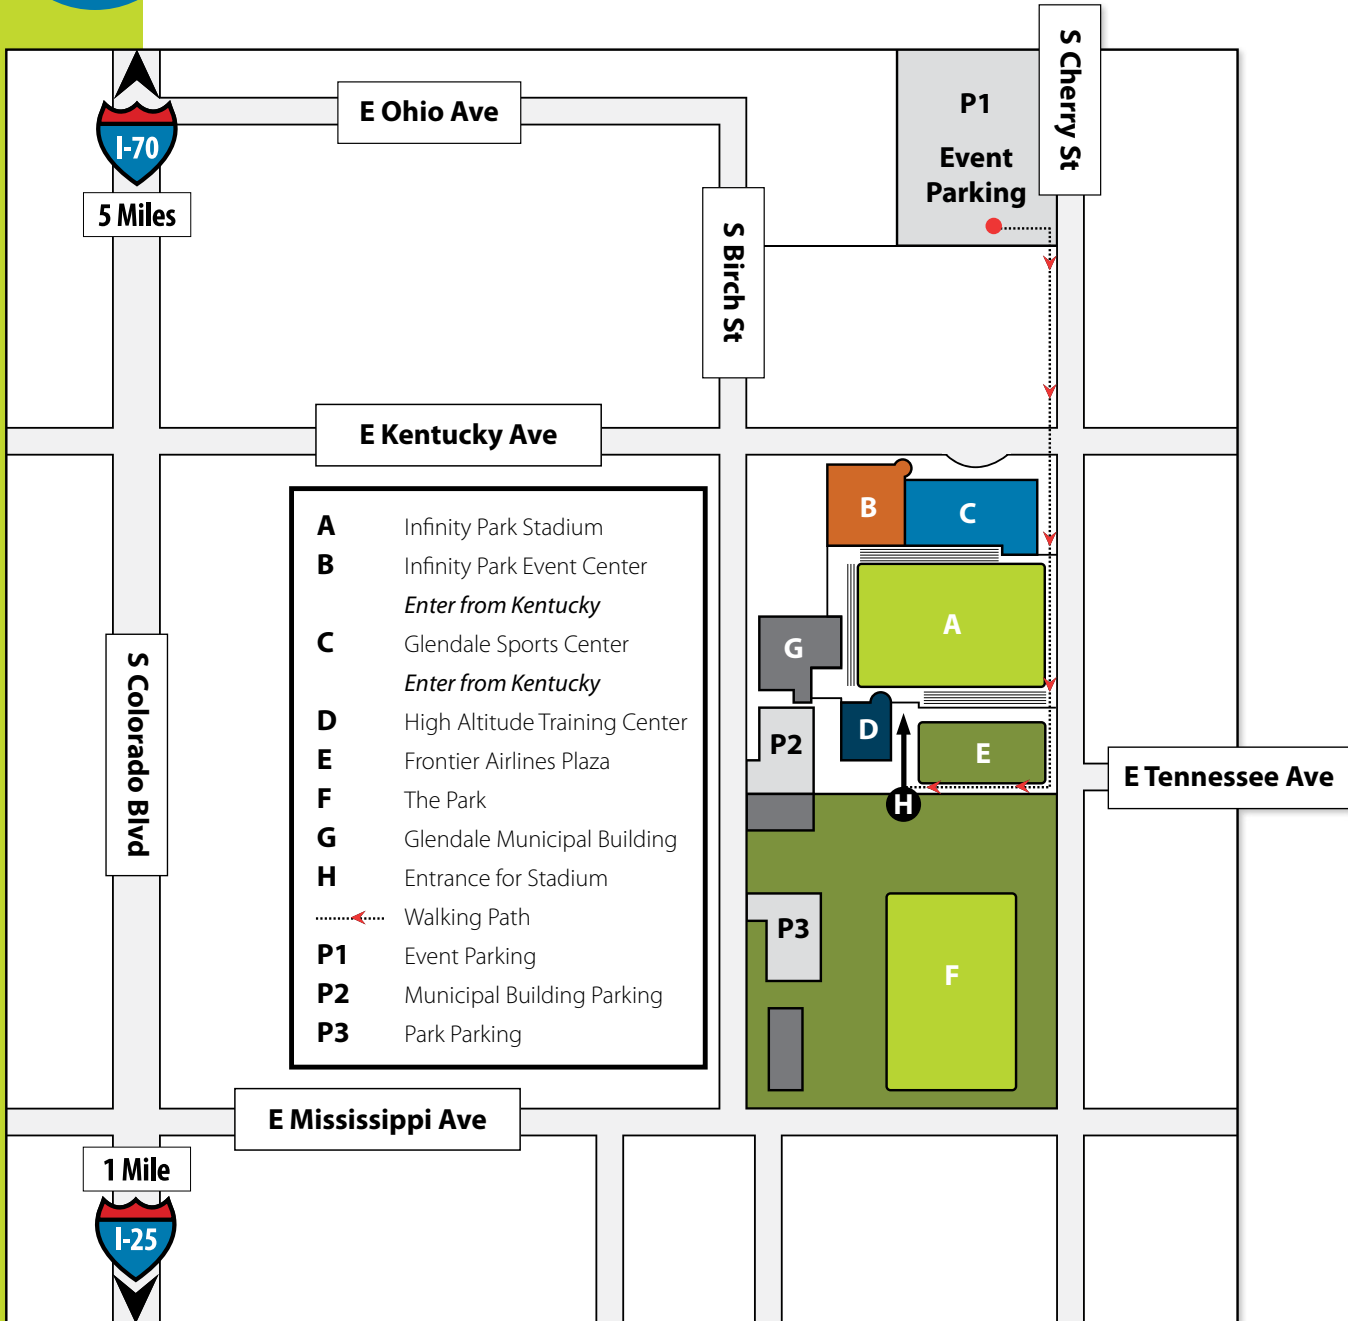

# location

INFINITY PARK™  
VILLAGE OF GLENDALE

**Infinity Park Stadium**  
950 South Birch Street

**Infinity Park Event Center**  
4400 East Kentucky Avenue

**Glendale Sports Center**  
4500 East Kentucky Avenue

**City of Glendale**  
950 South Birch Street

**Infinity Park Event Parking**  
790 South Cherry Street